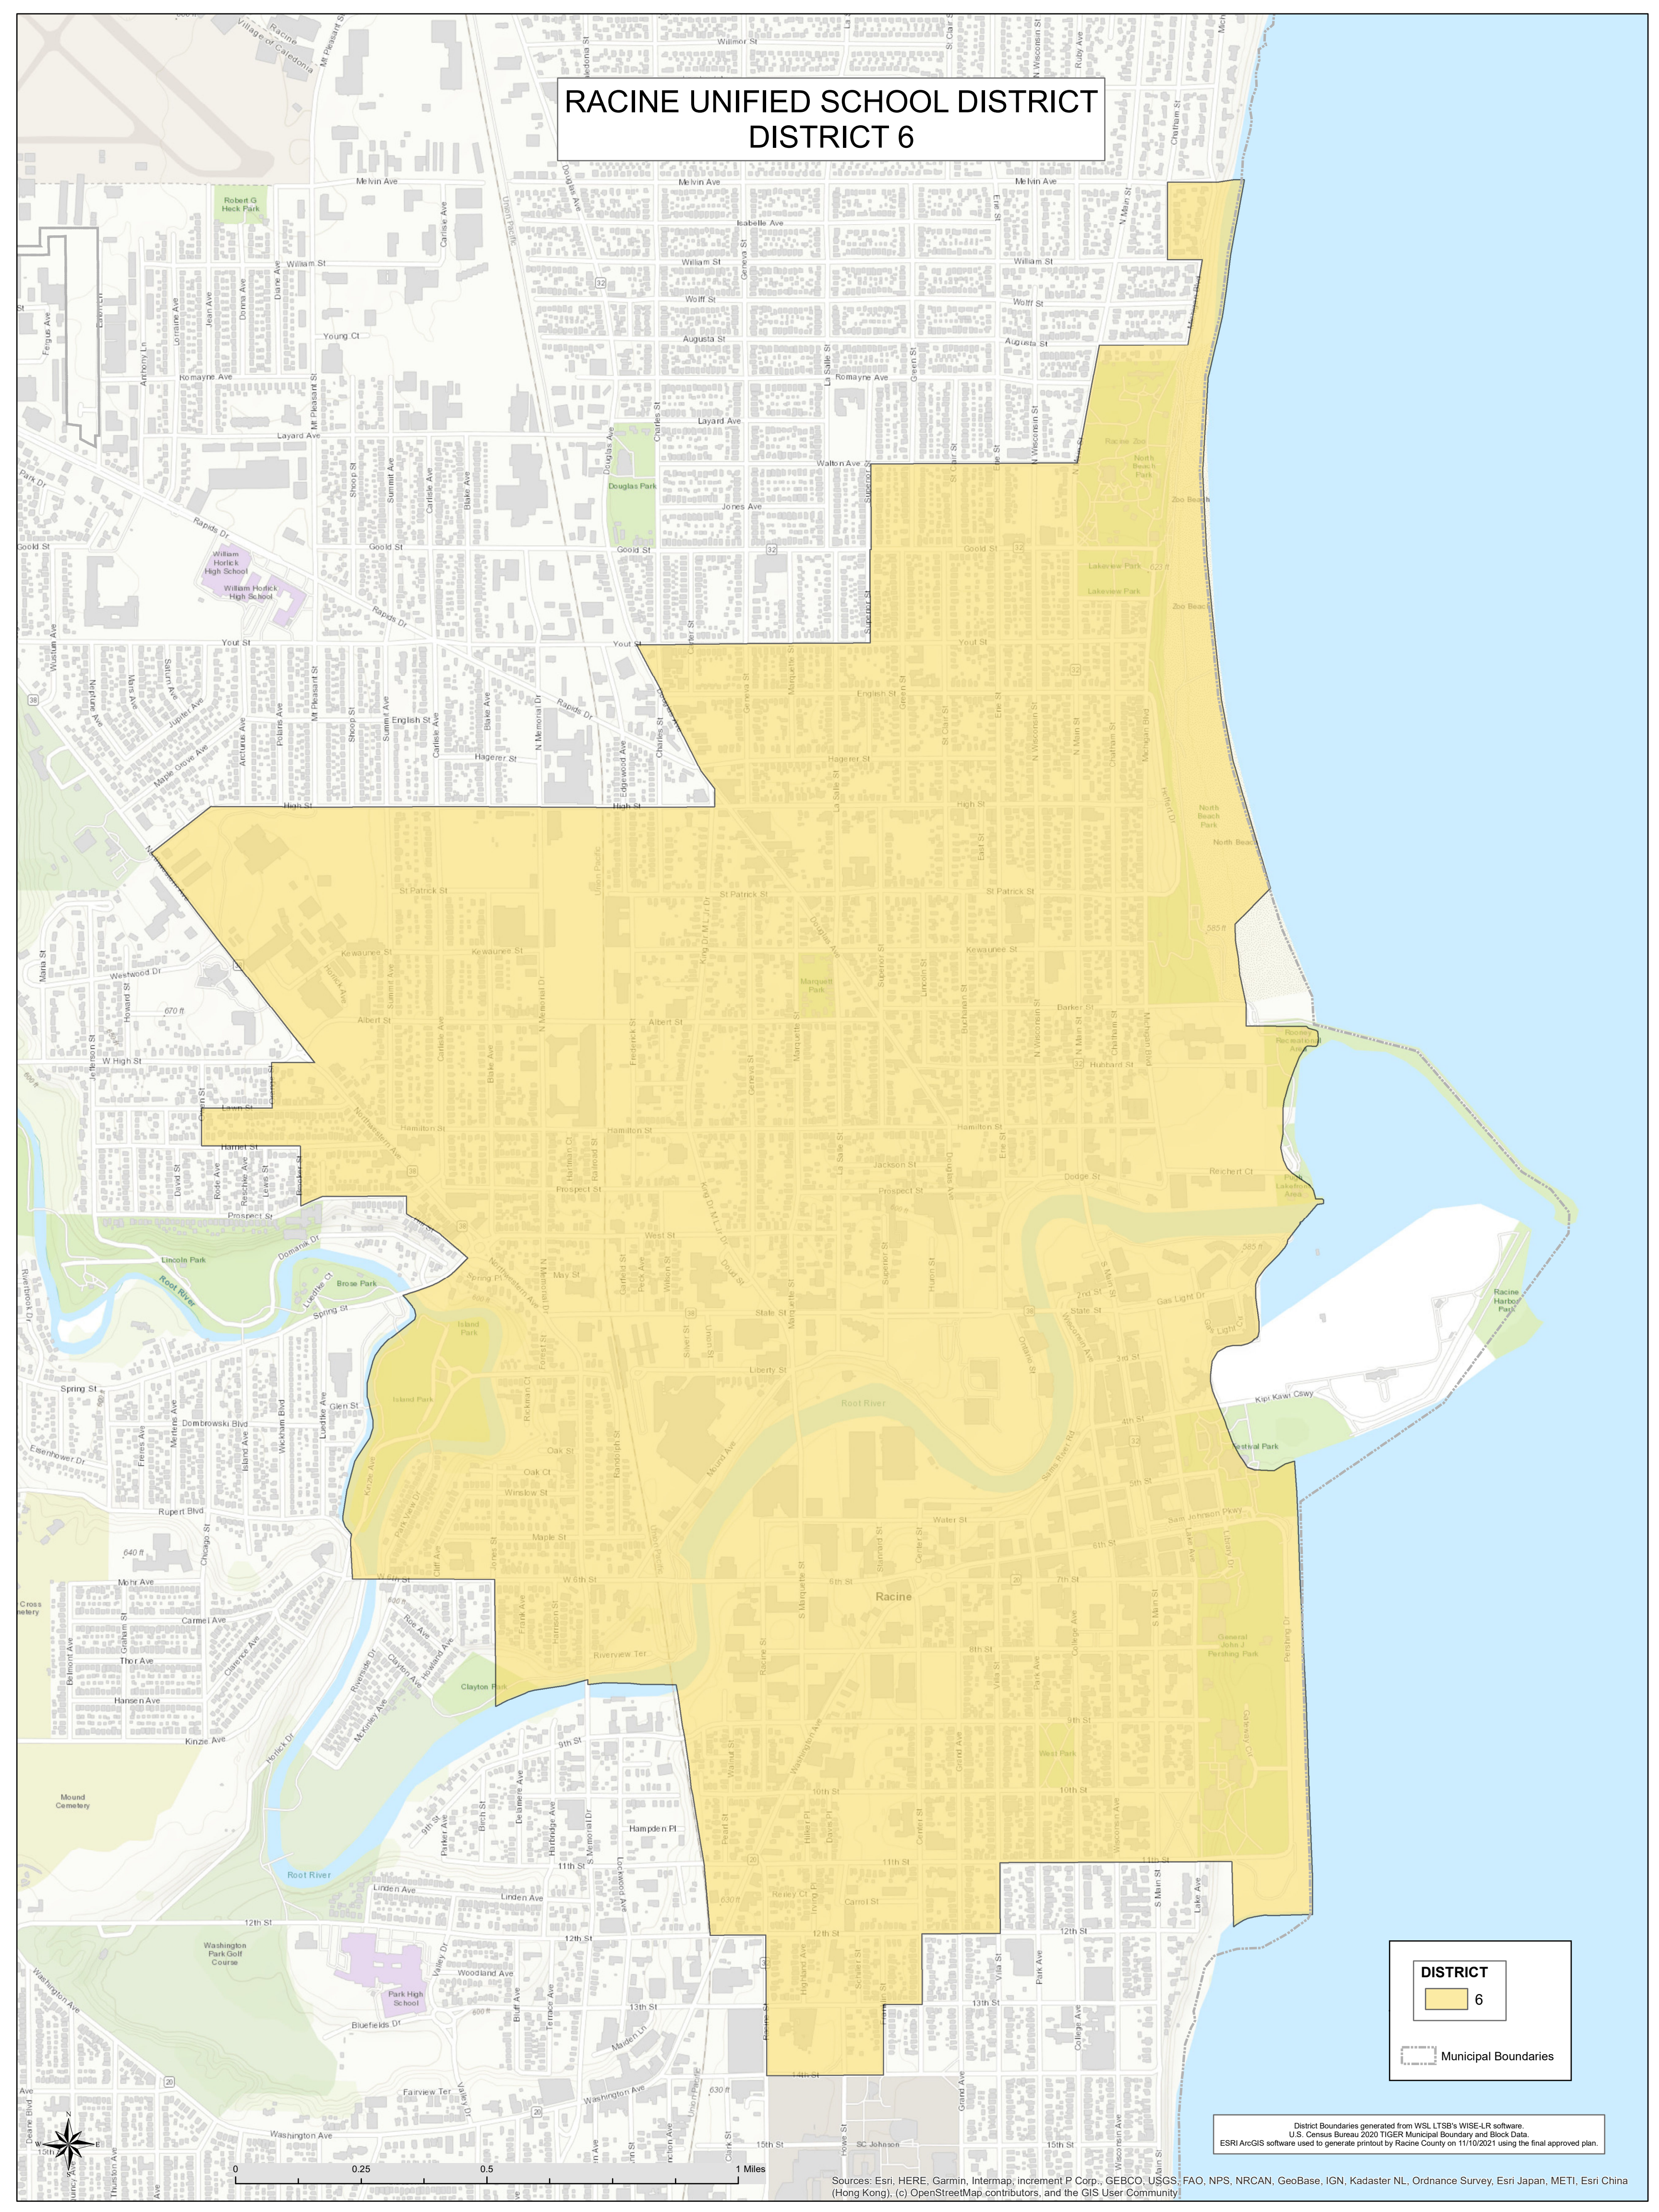

RACINE UNIFIED SCHOOL DISTRICT DISTRICT 6

DISTRICT
6

Municipal Boundaries

Sources: Esri, HERE, Garmin, Intermap, increment P Corp., GEBCO, USGS, FAO, NPS, NRCAN, GeoBase, IGN, Kadaster NL, Ordnance Survey, Esri Japan, METI, Esri China (Hong Kong), (c) OpenStreetMap contributors, and the GIS User Community